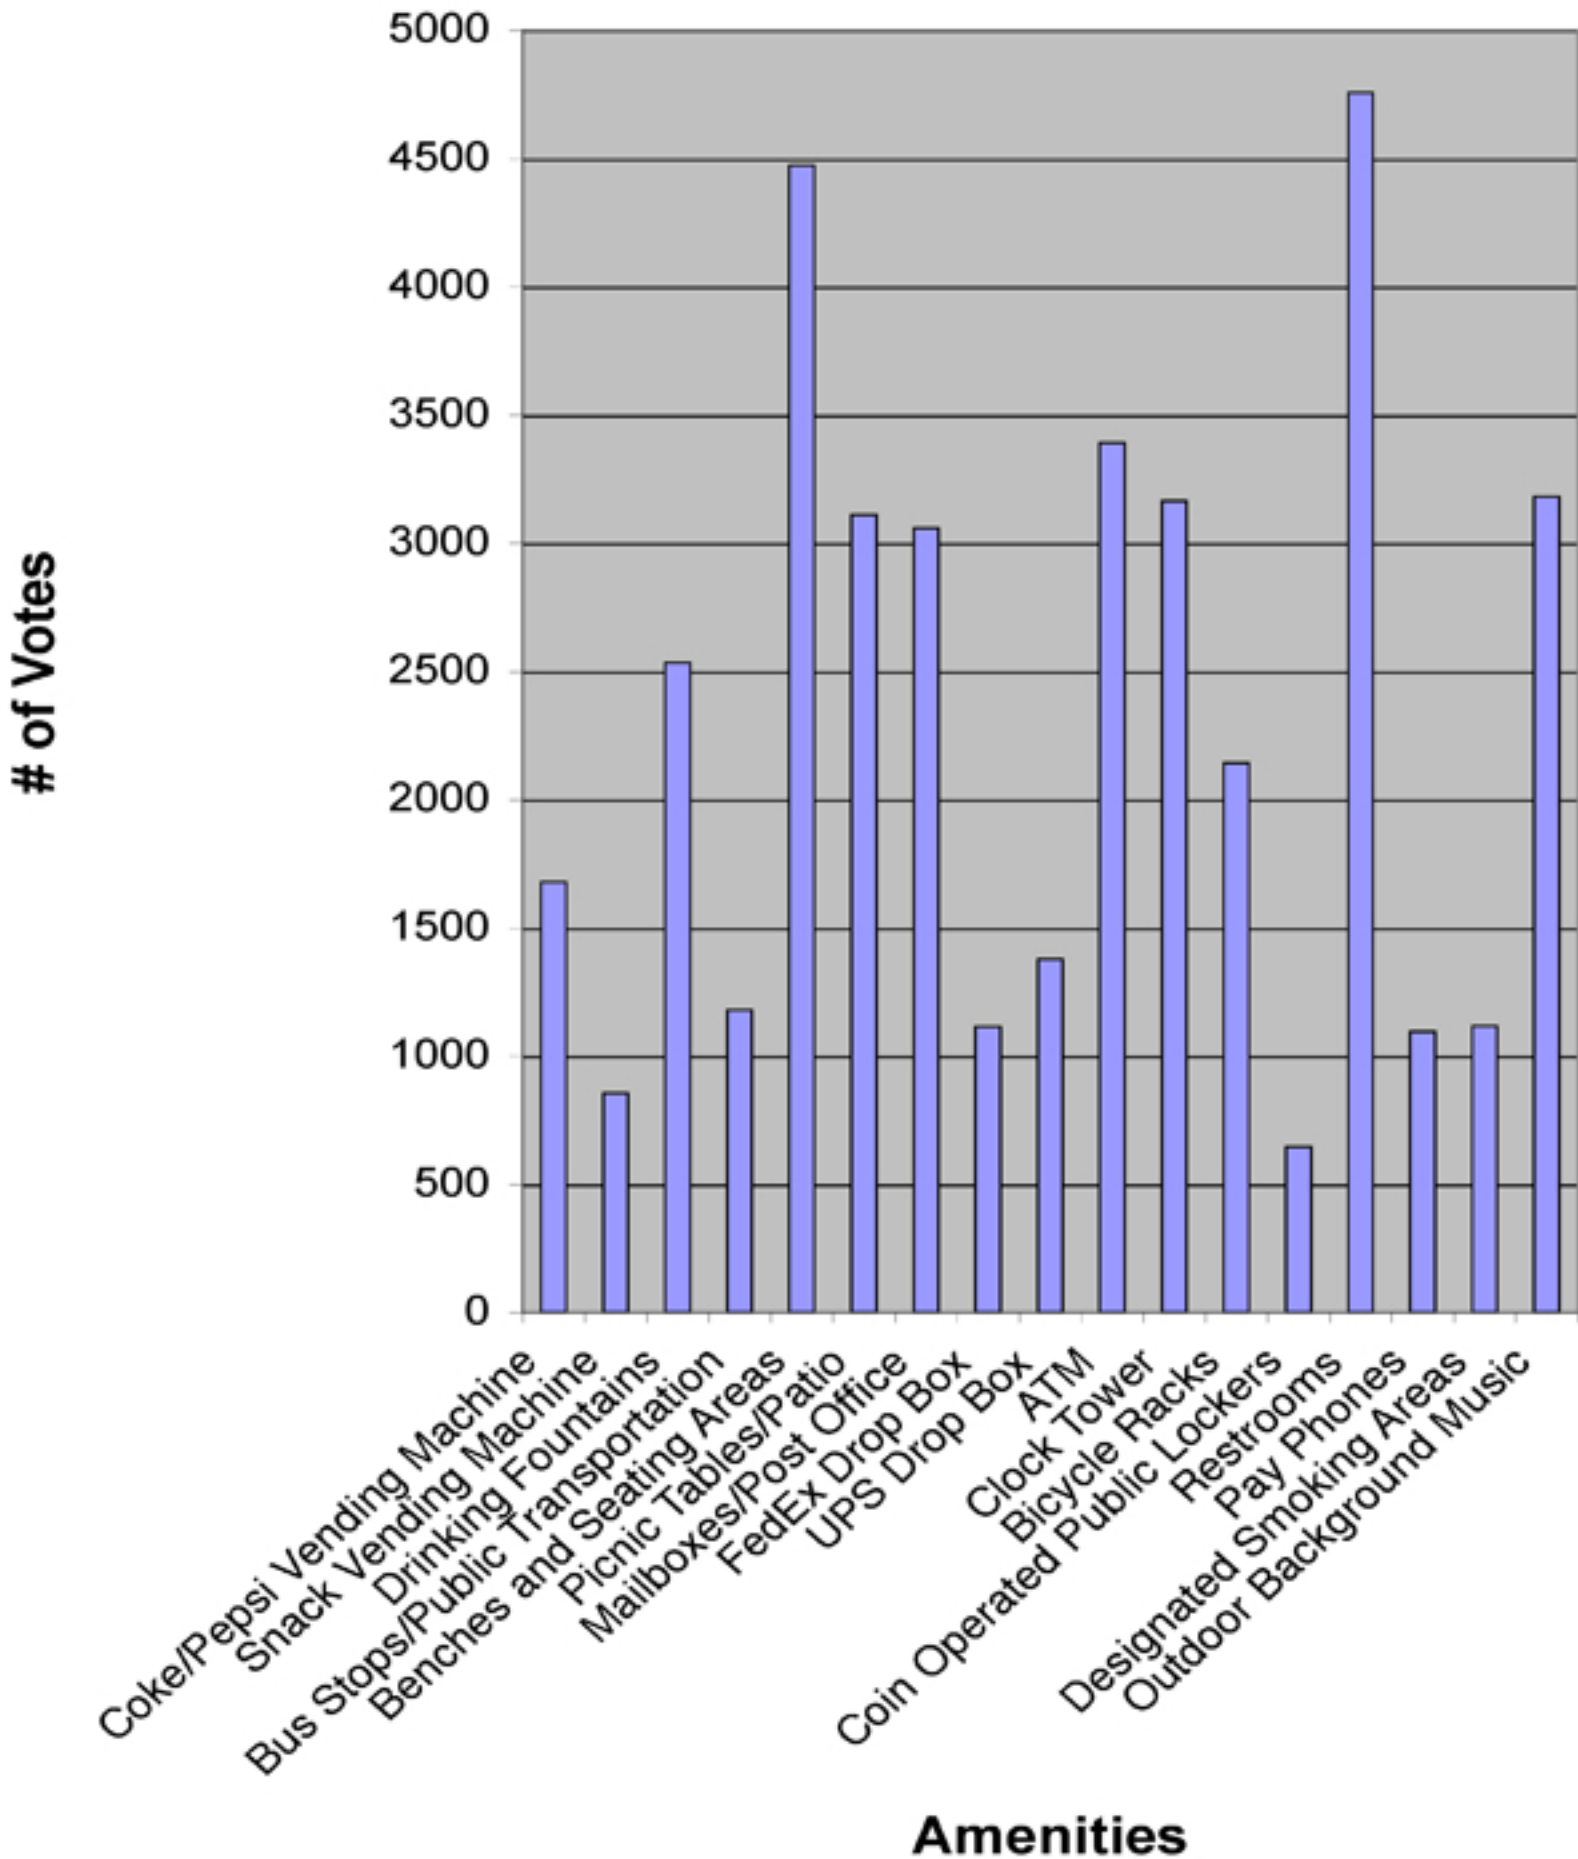

Amenities Survey Results

Other Suggestions from Our Visitors

Play area for children
Kid stores
Kid friendly activities
Cross walk from NW corner to NE corner of route 59
Bike path
Upscale restaurants
Comedy Club
Sandwich Shop
Restaurant with live music and outdoor patio
Statues and or fountains
Ice Cream/chocolate shop
Pavilion
Trees/landscaping
Family restrooms
Stroller Rental
Very Handicap accessible
Internet shop
Outdoor entertainment stage
Condos above stores
Upscale ballroom facility cinema
Trader Joe's
Dancing water fountain
Grassed Area with seating
Conceal garbage cans with something decorative or eye pleasing
Street faire
Koi pond
Pond with paddle boats
Musicians at coffee house
Pet store
Coffee shop
Sheltered waiting area for handicapped
Travel agency
Book store
Sample station
Visible security
Security cameras
Boutique
Nice hair salon
Traffic management